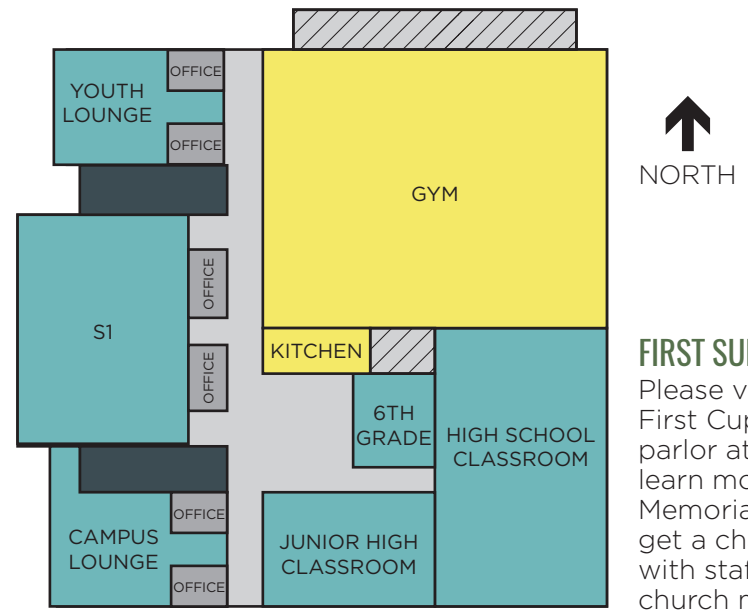

Forever 50 Something | Fellowship Central

Mid 60s - early 70s

Emptynesters | A105-106

Early 70s and older

ALL AGES

Generations | A122-123

Adults of all ages, married or single

Step by Step | A110

A diverse group of new Christians, Christians whose spouses do not attend church, or people wanting to know more about Christianity

SPECIAL OPTIONS

Explorers | Conference Room

For those in a season of spiritual exploration

International | Gym (in the Summit)

A small group discussion class of basic Bible teachings for internationals

MEMORIAL ROAD CHURCH OF CHRIST FACILITIES MAP

-  ADULT CLASSROOMS
-  GENERAL AREAS
-  CHILDREN'S ROOMS
-  RESTROOMS
-  STORAGE / MAINTENANCE
-  OFFICES
-  YOUTH & CAMPUS ROOMS